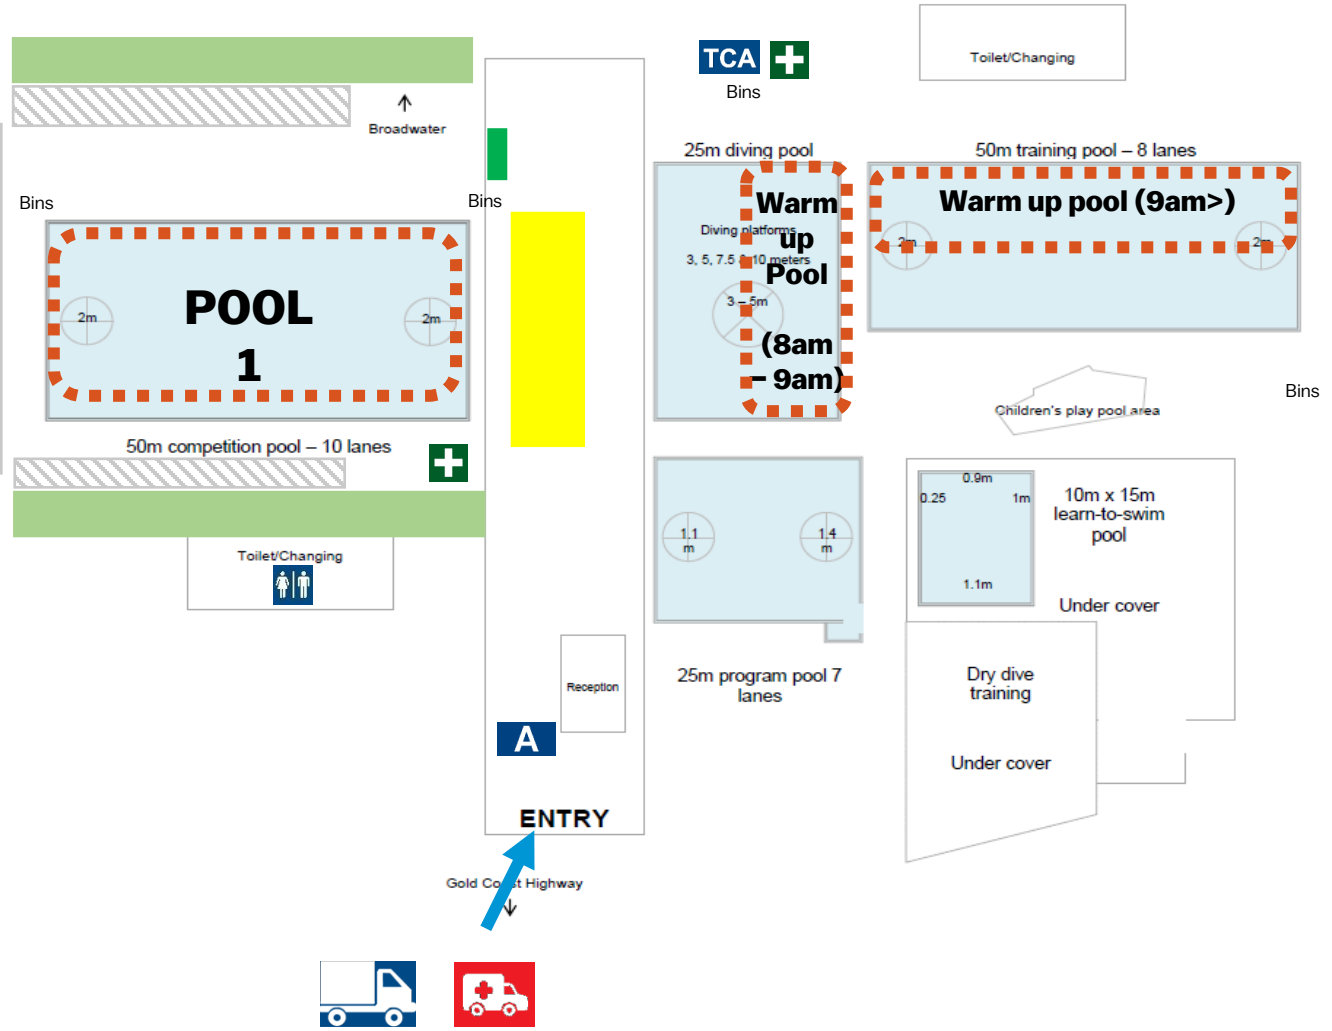

Gold Coast Aquatic Centre

Swimming

Crown Plaza Access Map

LEGEND

-  Field of play
-  Car Park
-  Drop off/Pick up zone
-  Bus Stop
-  Entrance to the Venue

Address:

Gold Coast Aquatic Centre
Marine Parade
Southport
QLD 4215

Google Maps Link:

<https://goo.gl/maps/bDZSMqB6egLT1EVf6>

Gold Coast Aquatic Centre Site Map

LEGEND

-  Field of play and warm up
-  Tournament control meeting room
-  Accreditation check marquee with trestle table and chairs
-  Access to the Venue
-  Coaches box
-  Marshalling
-  Spectator Stands
-  Competitor Stands
-  Competitors Stands (Portable)
-  Sports Medicine Australia
-  Toilets/Changerooms
-  Kiosk

Gold Coast Sport & Leisure Centre

Opening Ceremony

Carrara Indoor Sports Stadium Access Map

LEGEND

-  Field of play
-  Car Park
-  Drop off/Pick up zone
-  Bus Stop
-  Entrance to the Venue

Address:

296 Nerang Broadbeach Rd
Carrara
QLD 4211

Google Maps Link:

<https://maps.app.goo.gl/aA2K1jfVKkeqEePf7>

Carrara Indoor Sports Stadium Site Map (Opening Ceremony)

LEGEND

- Field of play
- Tournament control area
- Accreditation checks
- Access to the Venue
- Sports Medicine Australia
- Seating
- Drinking Water
- Canteen/Clubhouse
- Toilets
- Stage