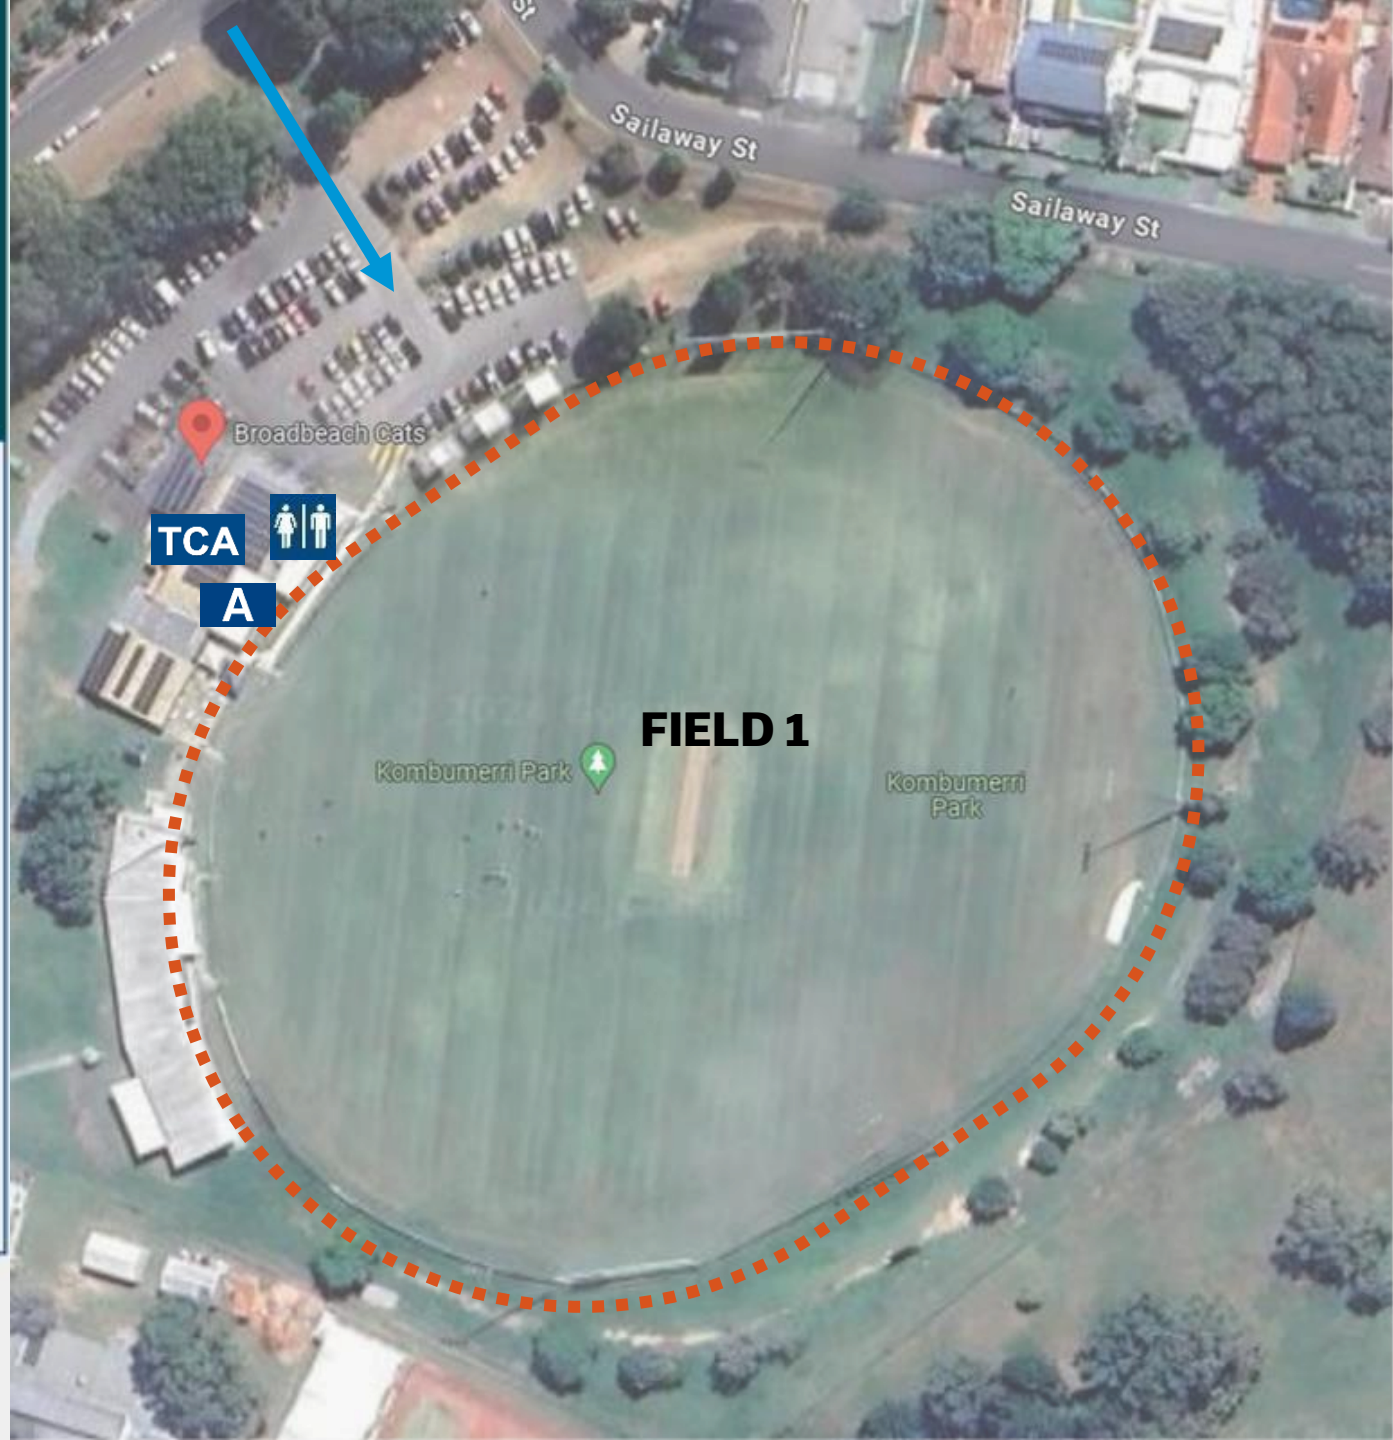

Broadbeach Site Map

LEGEND

- Field of play
- Tournament control area
- Accreditation checks
- Access to the Venue
- Sports Medicine Australia
- Warm up Area
- Drinking Water
- Canteen/Clubhouse
- Toilets