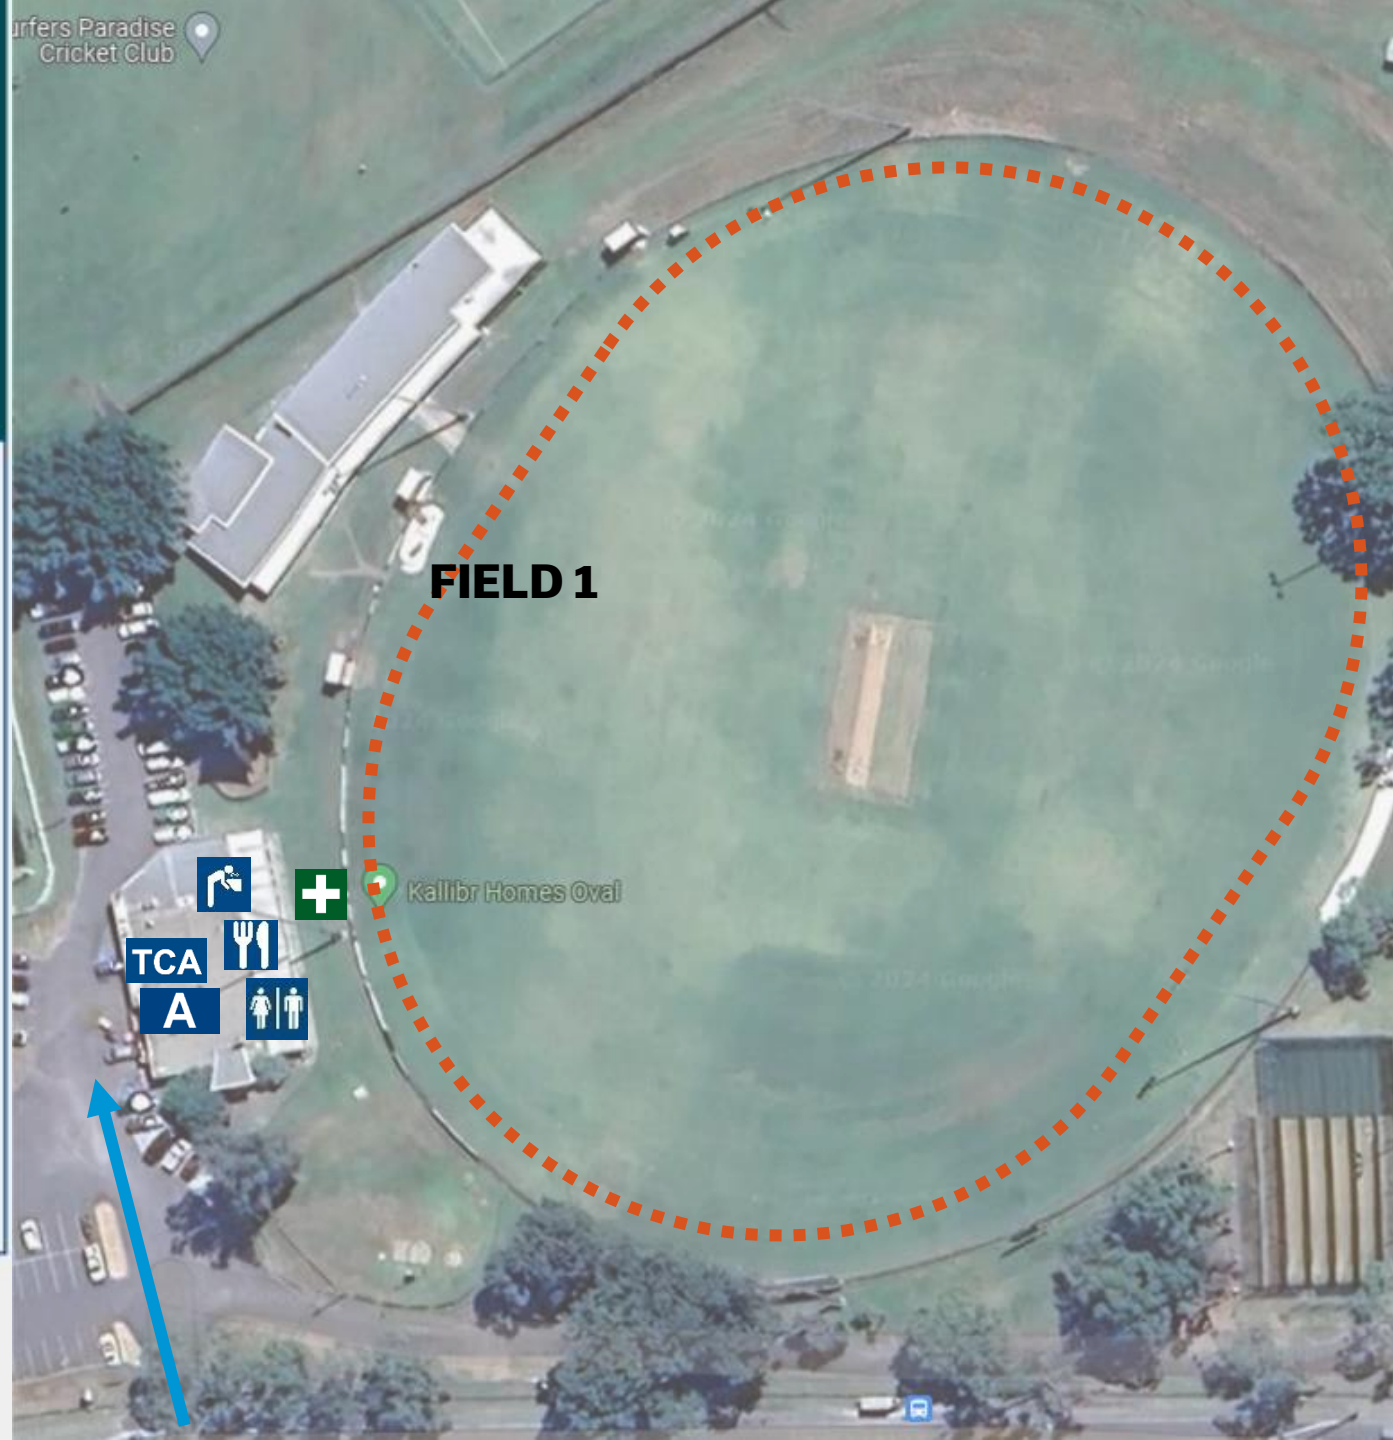

Google Maps Link:

<https://maps.app.goo.gl/cSEAUzBRS94WoP4G7>

Surfers Paradise Site Map

LEGEND

- Field of play
- Tournament control area
- Accreditation checks
- Access to the Venue
- Sports Medicine Australia
- Warm up Area
- Drinking Water
- Canteen/Clubhouse
- Toilets