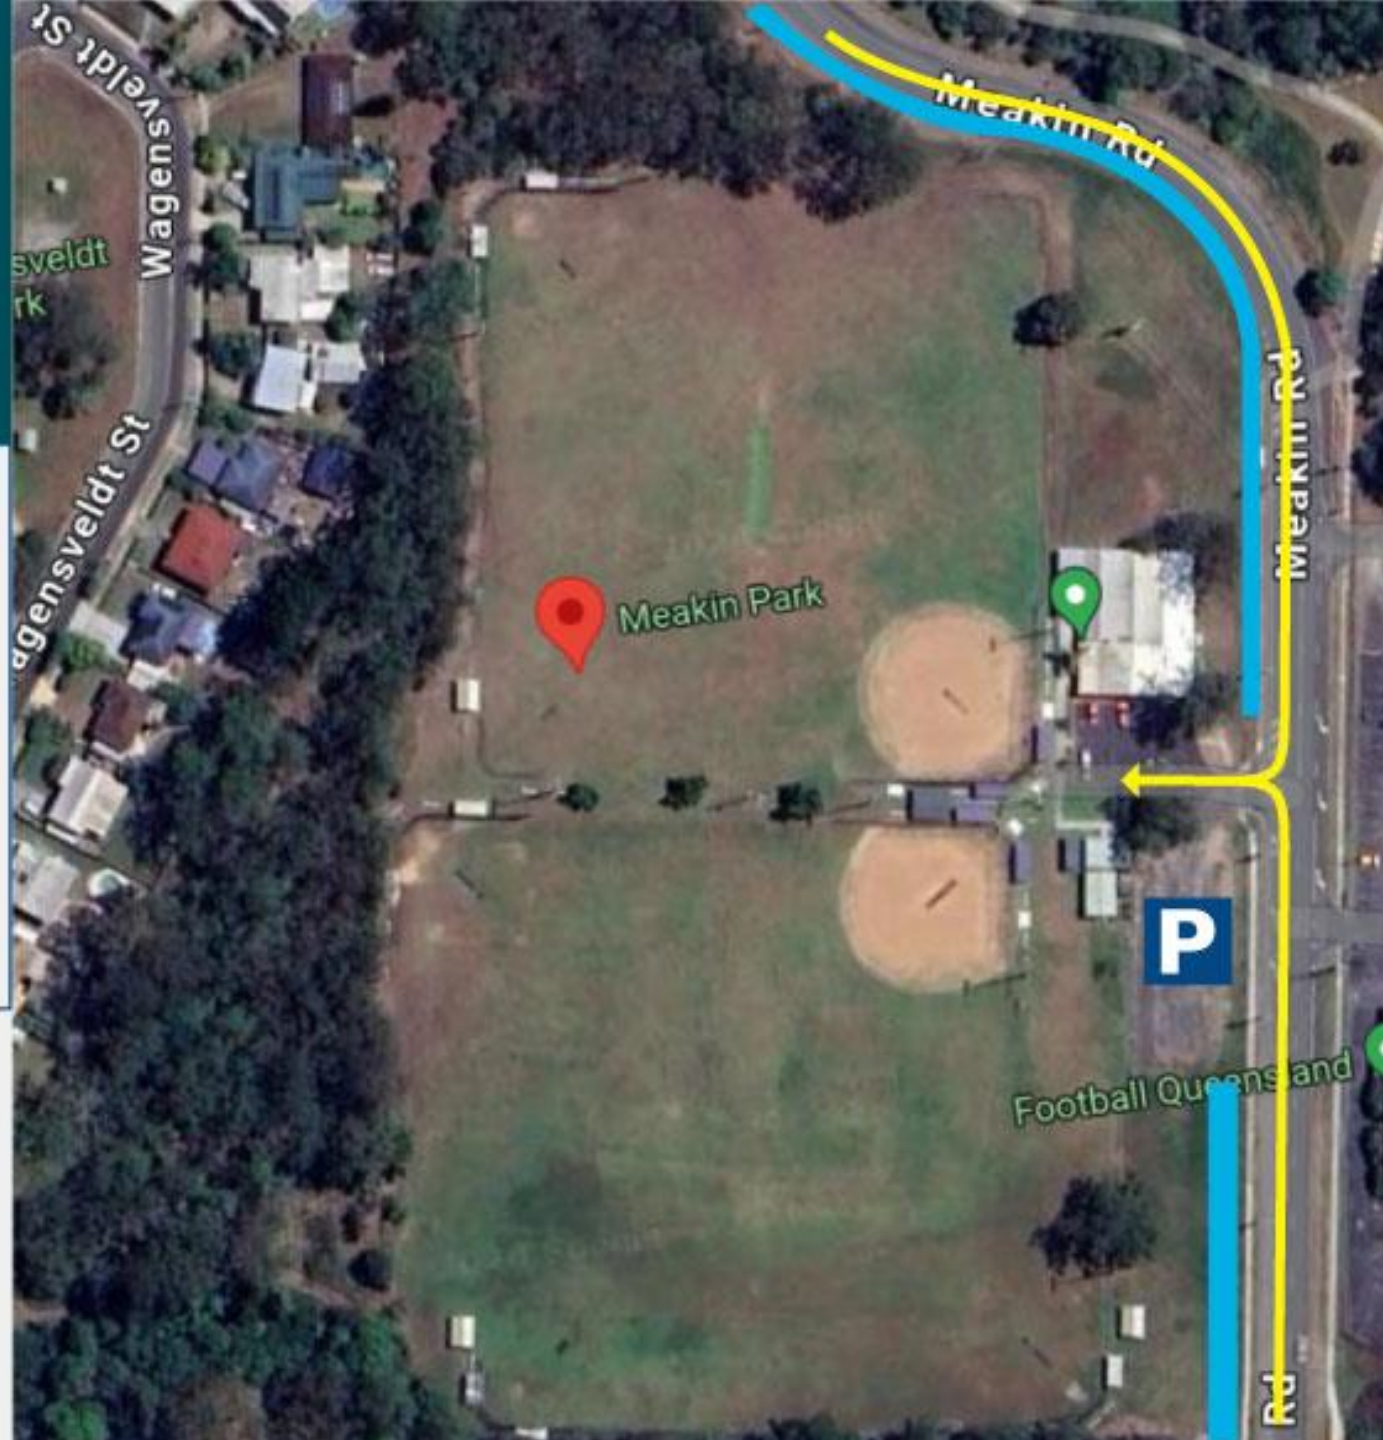

Meakin Park Slacks Creek

Softball

GC 2024

MEAKIN PARK ACCESS MAP

LEGEND

ENTRANCE

STREET PARKING

PARKING LOT