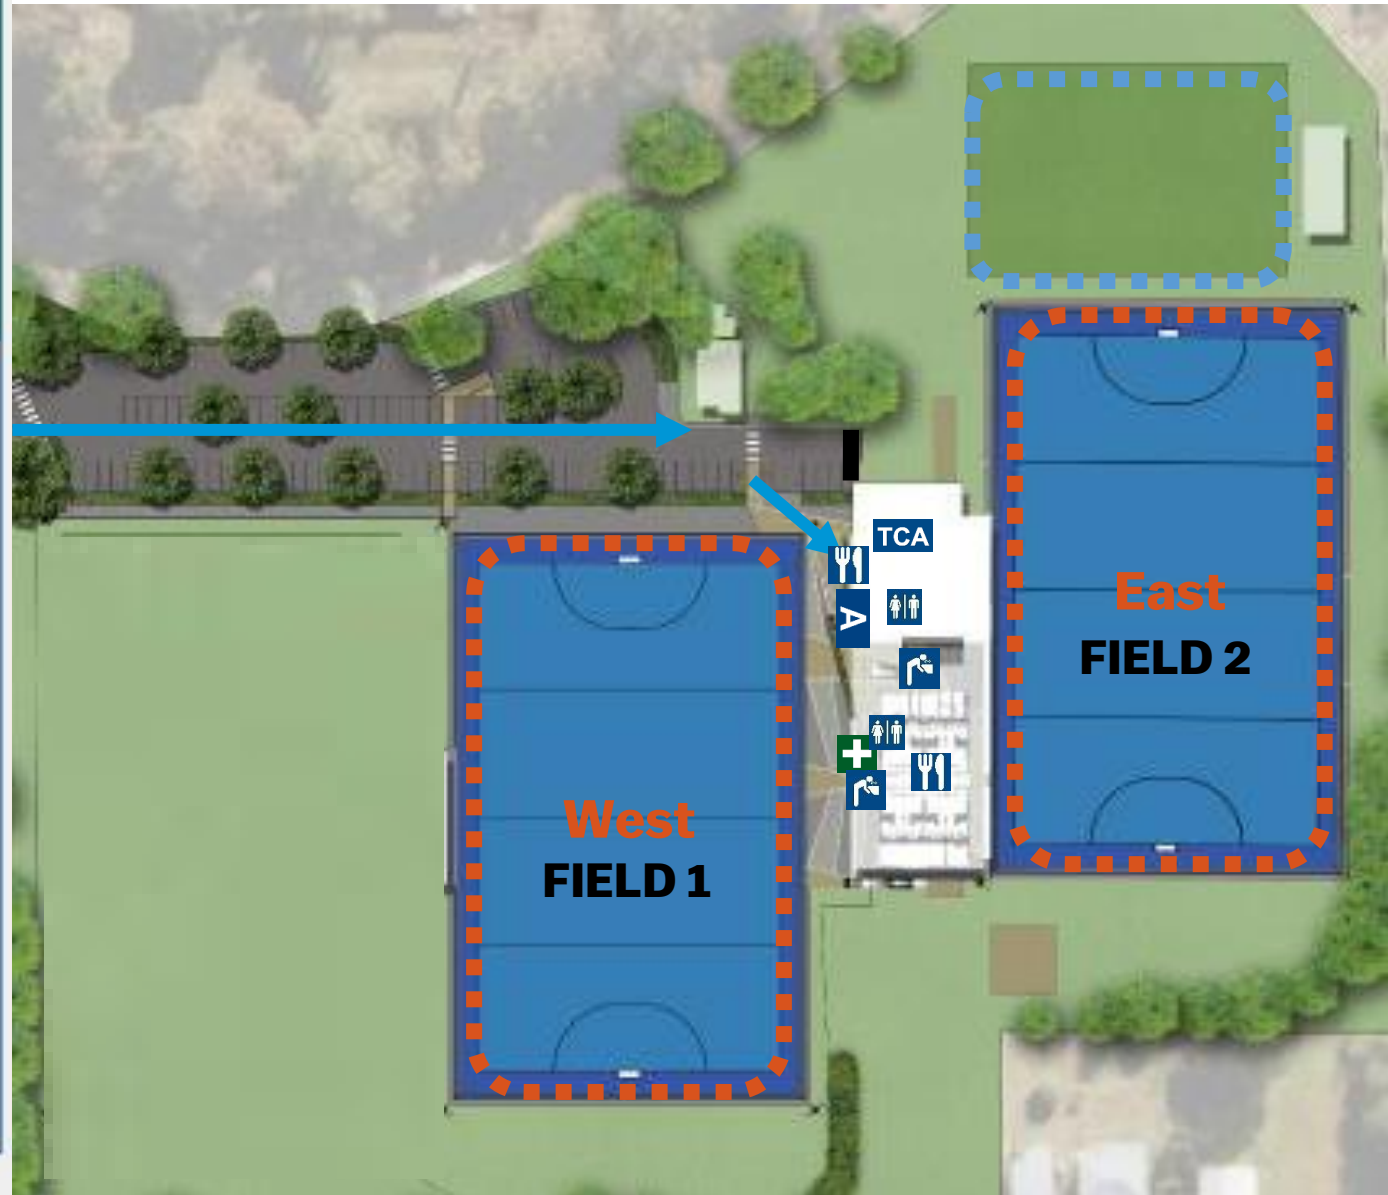

Google Maps Link:
<https://goo.gl/maps/wB3kymzwLts8koBA6>

Gold Coast Hockey Centre Site Map

LEGEND

-  Field of play
-  Tournament control area
-  Accreditation checks
-  Access to the Venue
-  Sports Medicine Australia
-  Warm up Area
-  Drinking Water
-  Canteen/Clubhouse
-  Toilets