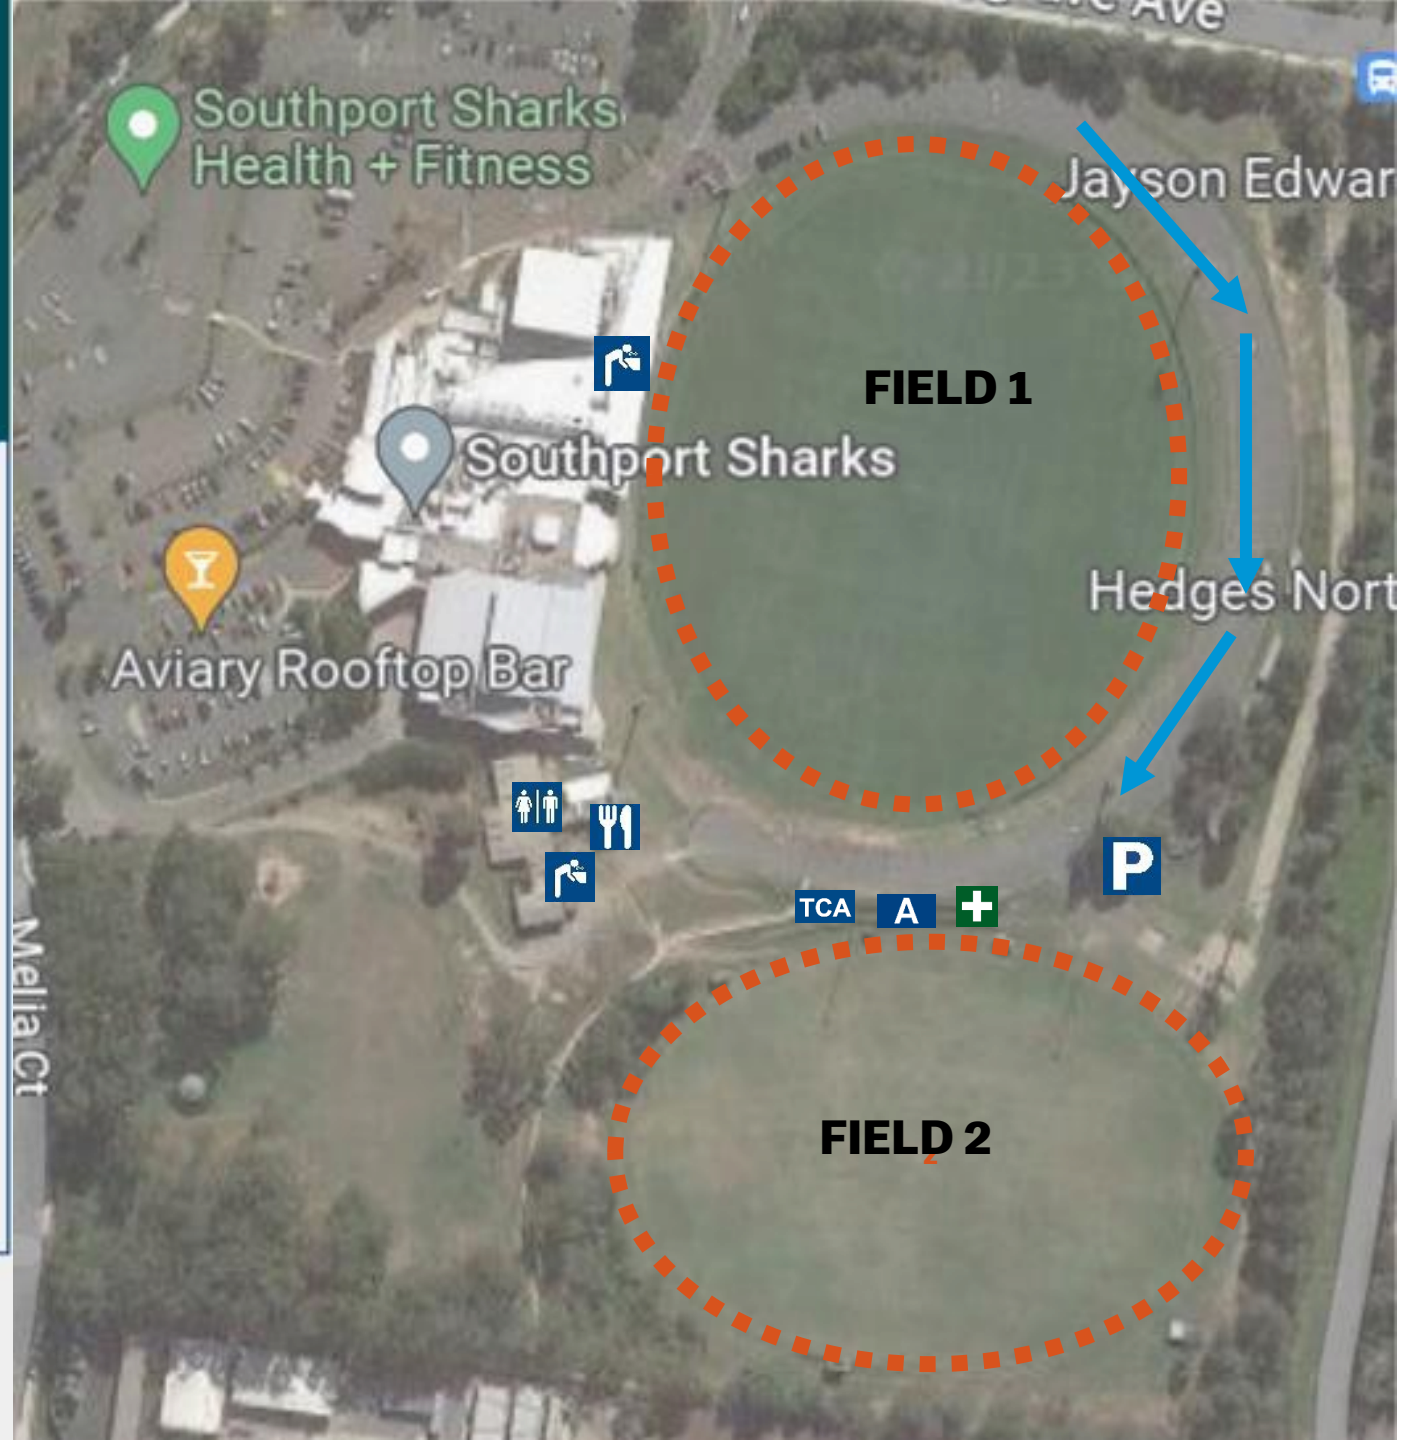

Broadbeach

Australian Football

Broadbeach Access Map

LEGEND

-  Field of play
-  Car Park
-  Drop off/Pick up zone
-  Bus Stop
-  Entrance to the Venue

Address:
23 Dunlop Ct
Mermaid Waters
Queensland 4218

Google Maps Link:
<https://maps.app.goo.gl/m4HvbqvJkt8pvRMu6>

Robina

Australian Football

Robina Access Map

LEGEND

-  Field of play
-  Car Park
-  Drop off/Pick up zone
-  Bus Stop
-  Entrance to the Venue

Address:

Corner of Scottsdale Drive &
Prospect Court
Gold Coast QLD 4226

Google Maps Link:

<https://maps.app.goo.gl/QJS5QwW3KurBBunw5>

Robina Site Map

LEGEND

-  Field of play
-  Tournament control area
-  Accreditation checks
-  Access to the Venue
-  Sports Medicine Australia
-  Warm up Area
-  Drinking Water
-  Canteen/Clubhouse
-  Toilets

Google Maps Link:

<https://goo.gl/maps/jPiiedRhHwvnE-MK8>

Southport Sharks Site Map

LEGEND

-  Field of play
-  Tournament control area
-  Accreditation checks
-  Car Park
-  Sports Medicine Australia
-  Food & Drinks
-  Toilets & Changerooms
-  Drinking Water
-  Access to venue