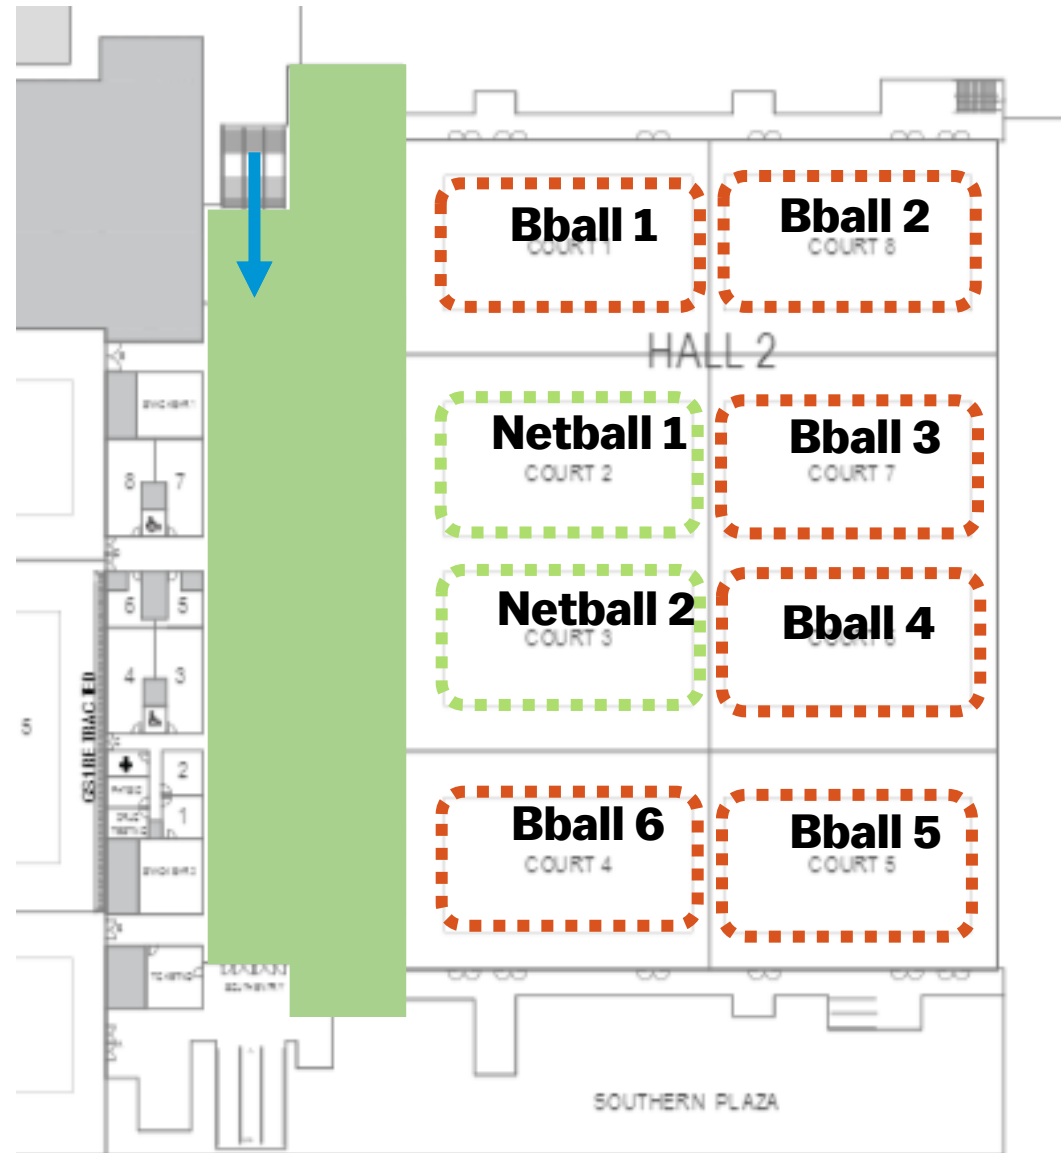

GC Sport and Leisure Centre Site Map (B-ball and Netball)

LEGEND

- Field of play (Basketball)
- Field of play (Netball)
- Tournament control area
- Accreditation checks
- Access to the Venue
- Sports Medicine Australia
- Warm up Area
- Drinking Water
- Canteen/Clubhouse
- Toilets
- Spectators (mezzanine)

Floor 1