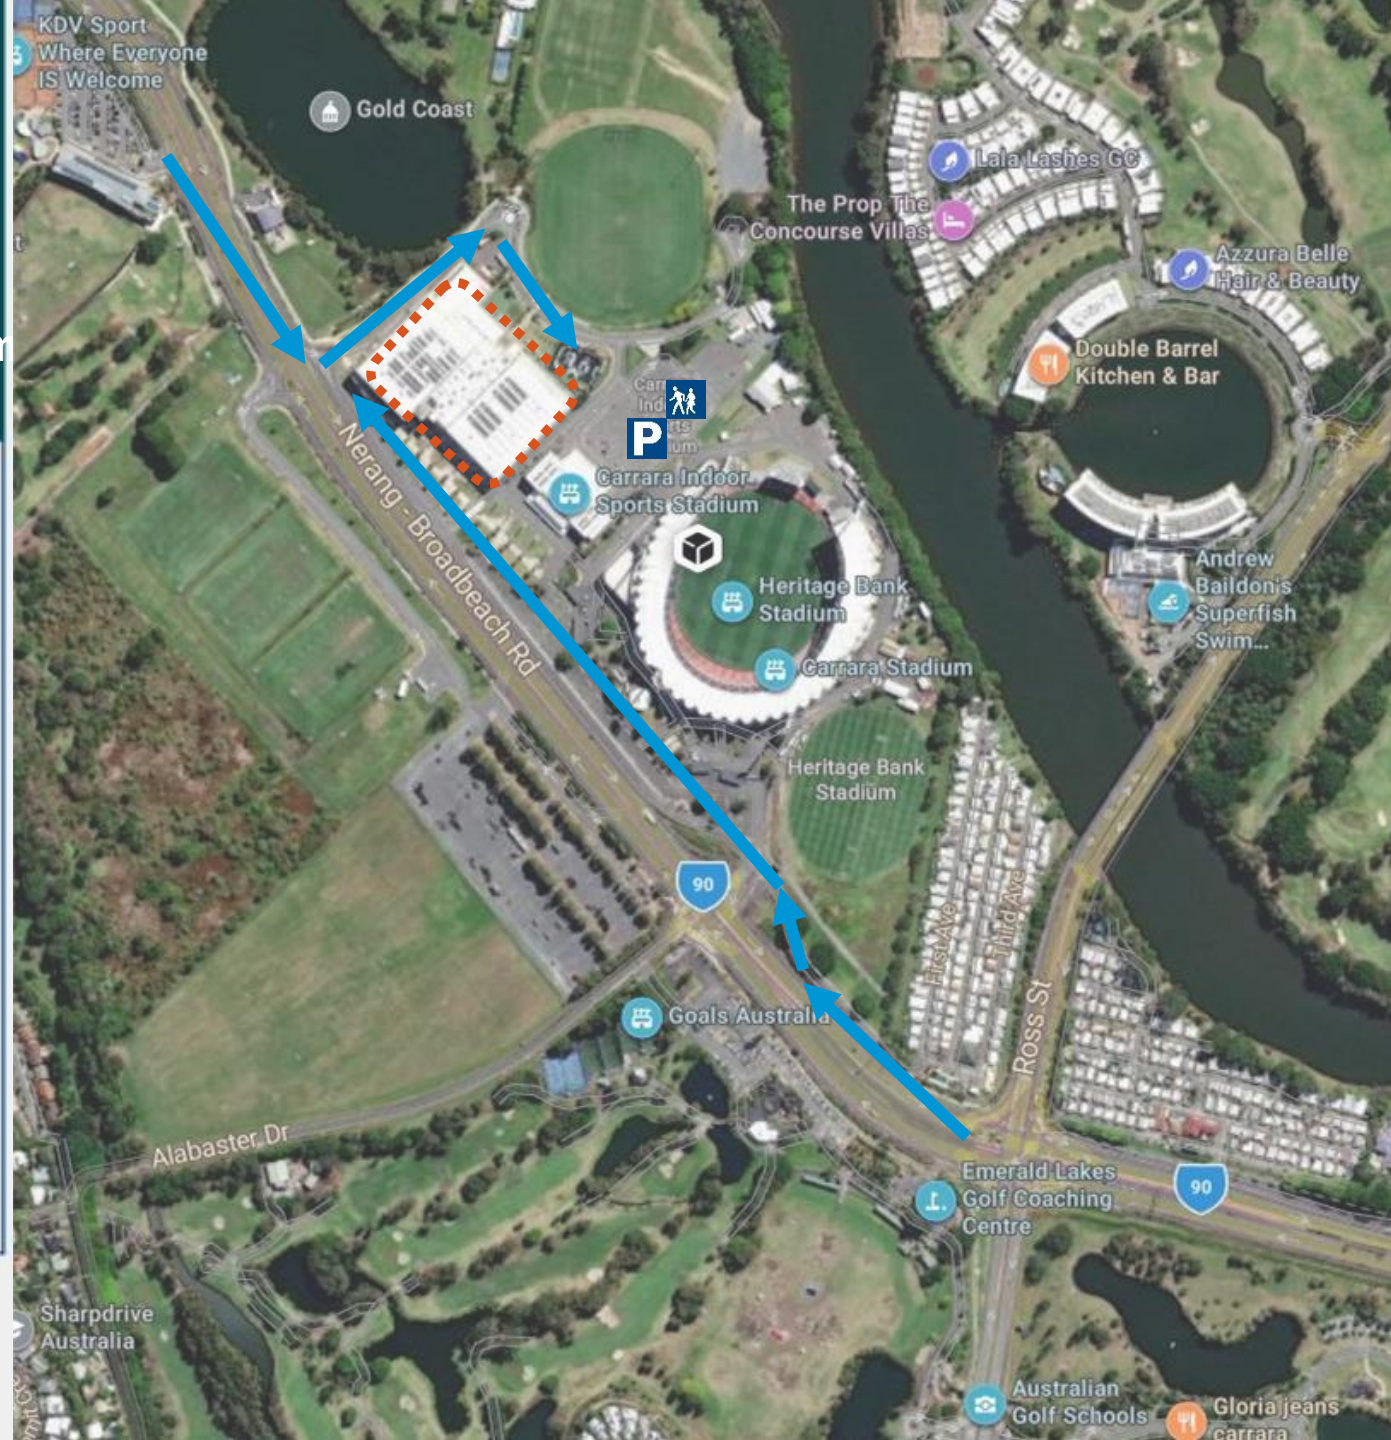

Carrara Indoor Sports Stadium Access Map

LEGEND

- Field of play
- Car Park
- Drop off/Pick up zone
- Bus Stop
- Entrance to the Venue

Address:

296 Nerang Broadbeach Rd
Carrara
QLD 4211

Google Maps Link:

<https://maps.app.goo.gl/aA2K1jfVKkeqEePf7>