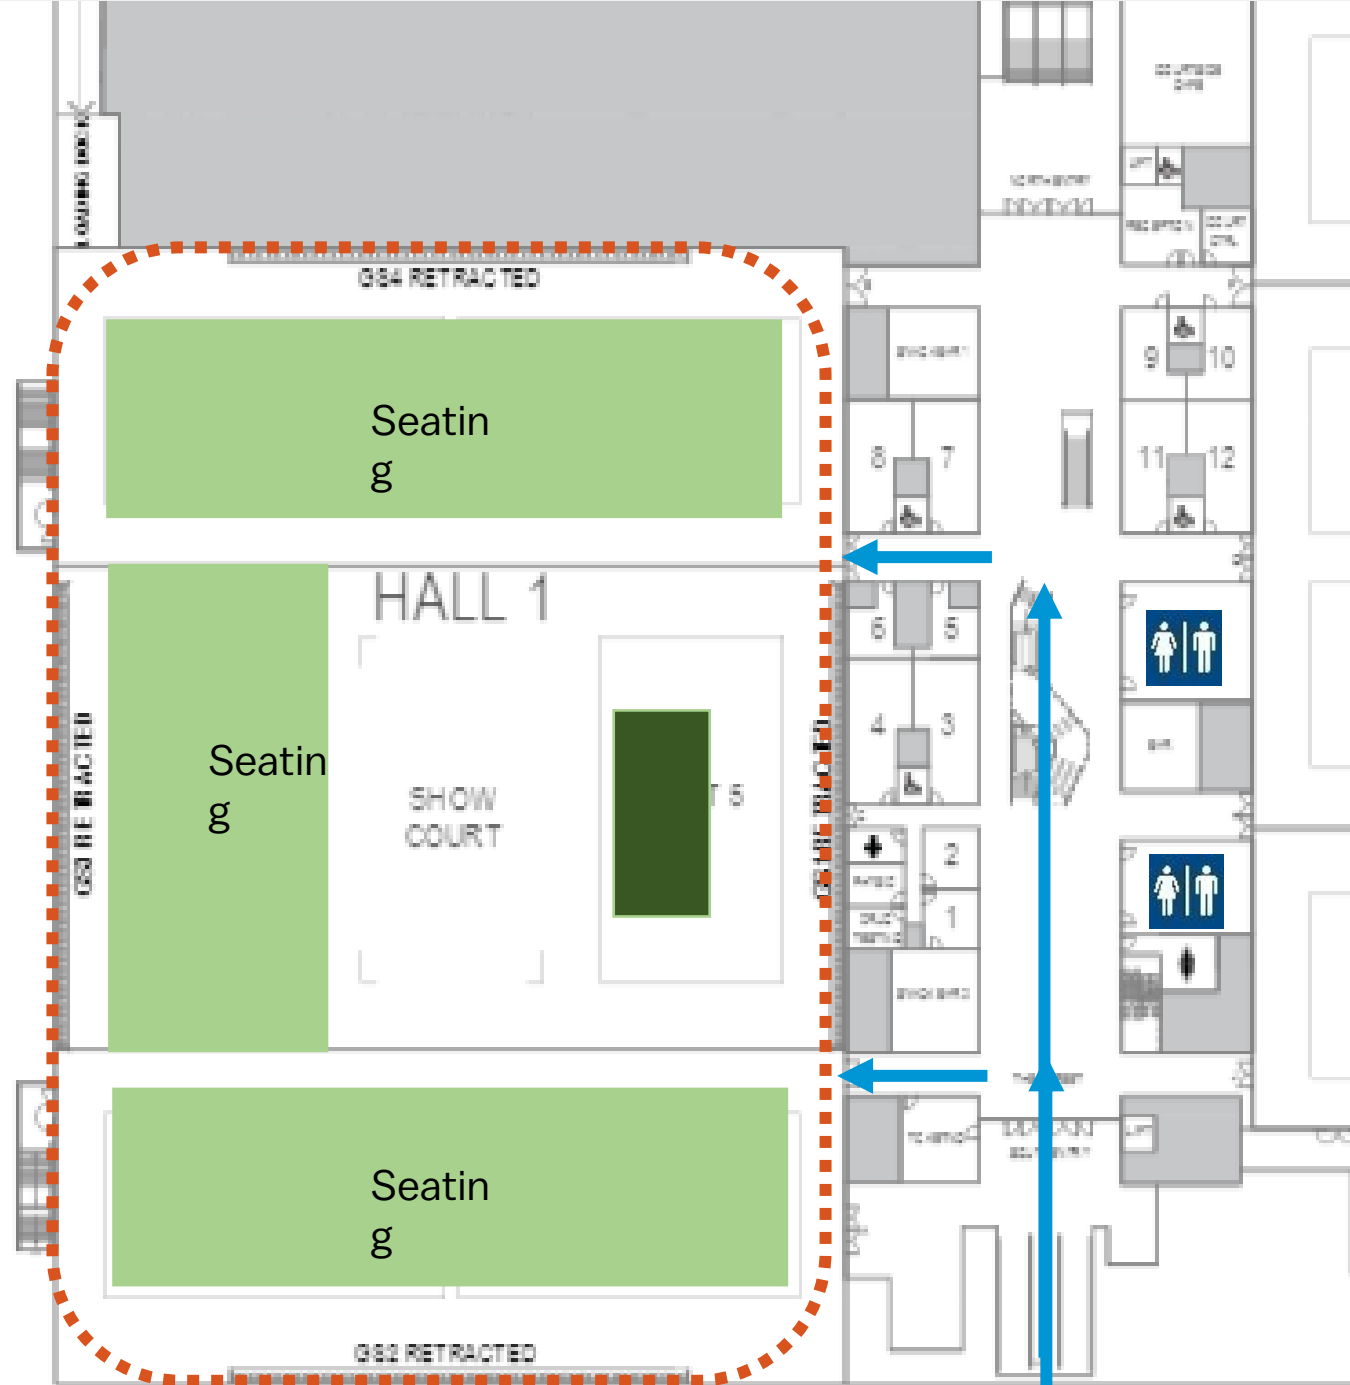

Google Maps Link:

<https://maps.app.goo.gl/aA2K1jfVKkeqEePf7>

Carrara Indoor Sports Stadium Site Map (Opening Ceremony)

LEGEND

- Field of play
- Tournament control area
- Accreditation checks
- Access to the Venue
- Sports Medicine Australia
- Seating
- Drinking Water
- Canteen/Clubhouse
- Toilets
- Stage