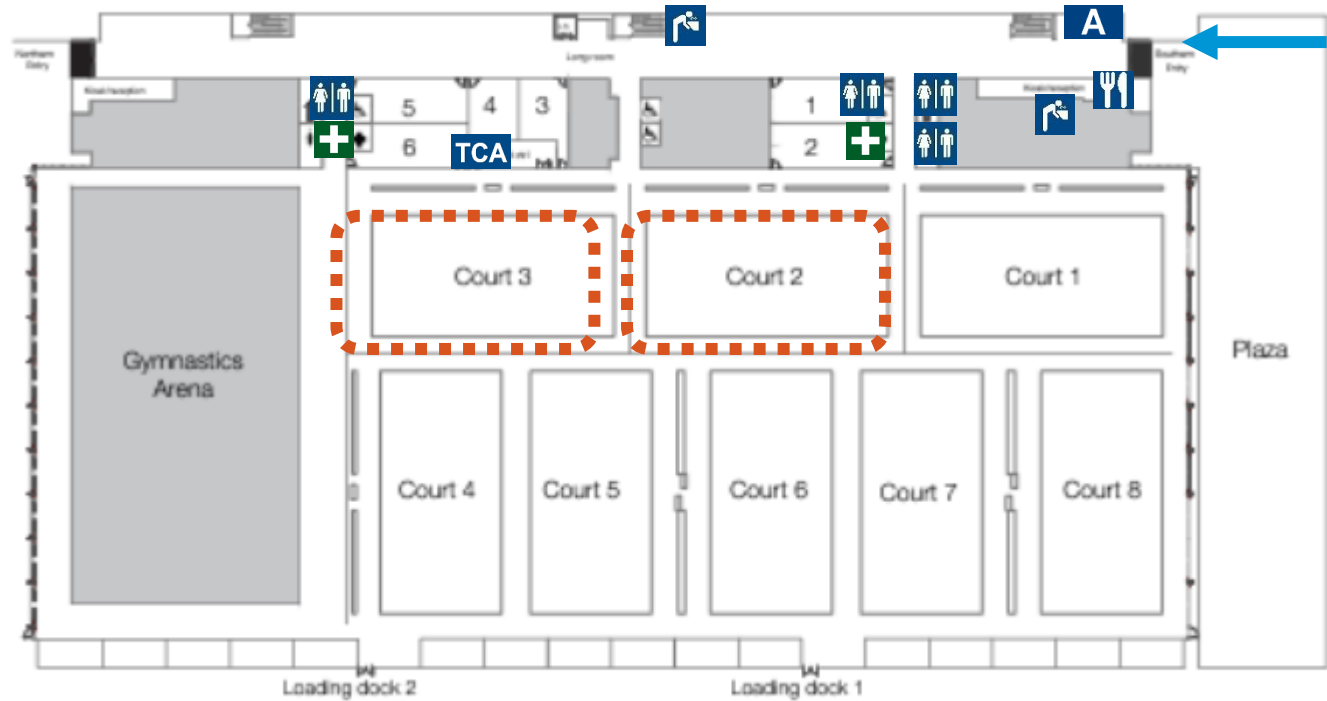

Google Maps Link:
<https://goo.gl/maps/hBQHfyq3d6V4qQLx6>

Ideal Care Support Services

Coomera Indoor Sports Centre Site Map

LEGEND

-  Field of play
-  TCA
-  Accreditation checks
-  Access to the Venue
-  Sports Medicine Australia
-  Warm up Area
-  Drinking Water
-  Canteen/Clubhouse
-  Toilets

Meakin Park Slacks Creek

Softball

GC 2024

MEAKIN PARK ACCESS MAP

LEGEND

ENTRANCE

STREET PARKING

PARKING LOT

GC 2024

MEAKIN PARK SITE MAP

LEGEND

CANTEEN

FIRST AID

FIELD OF PLAY

TOILETS

TOURNAMENT CONTROL