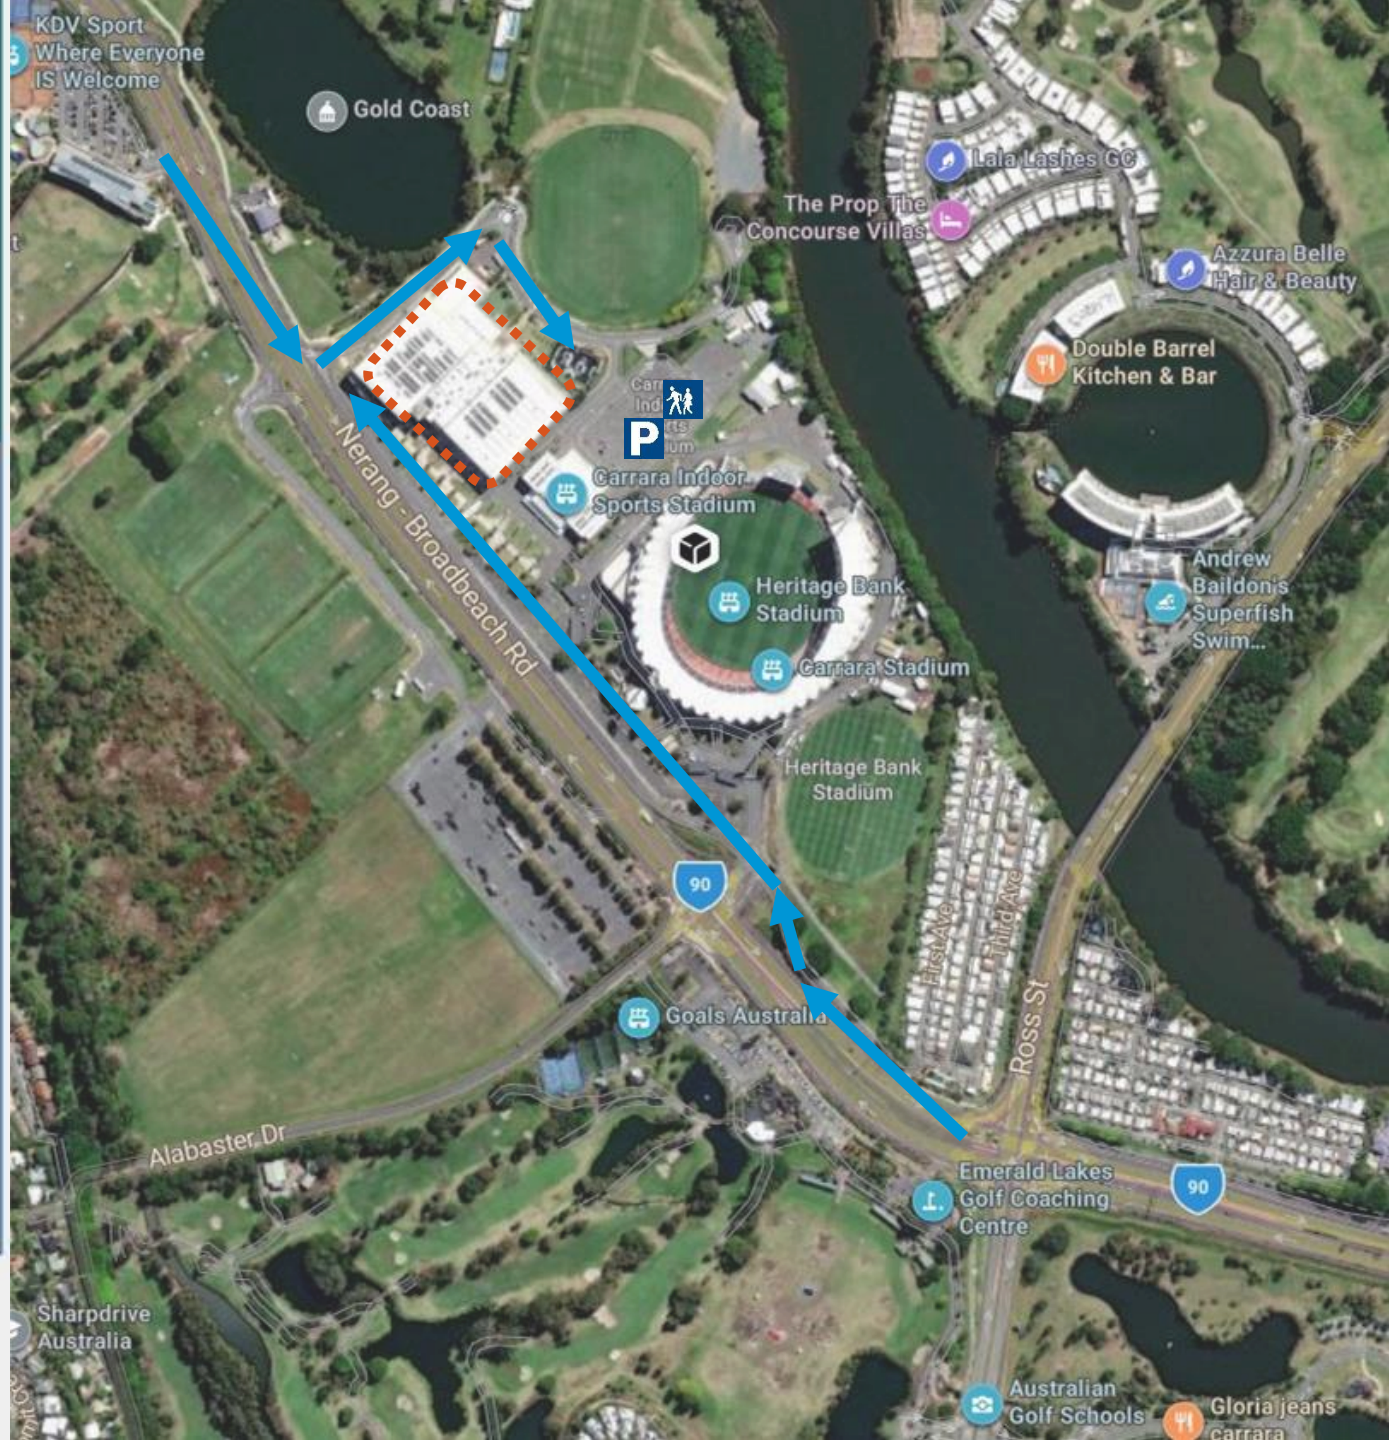

GC Sport and Leisure Centre Access Map

LEGEND

- Field of play
- Car Park
- Drop off/Pick up zone
- Bus Stop
- Entrance to the Venue

Address:

296 Nerang Broadbeach Rd
Carrara
QLD 4211

Google Maps Link:

<https://maps.app.goo.gl/aA2K1jfVKkeqEePf7>