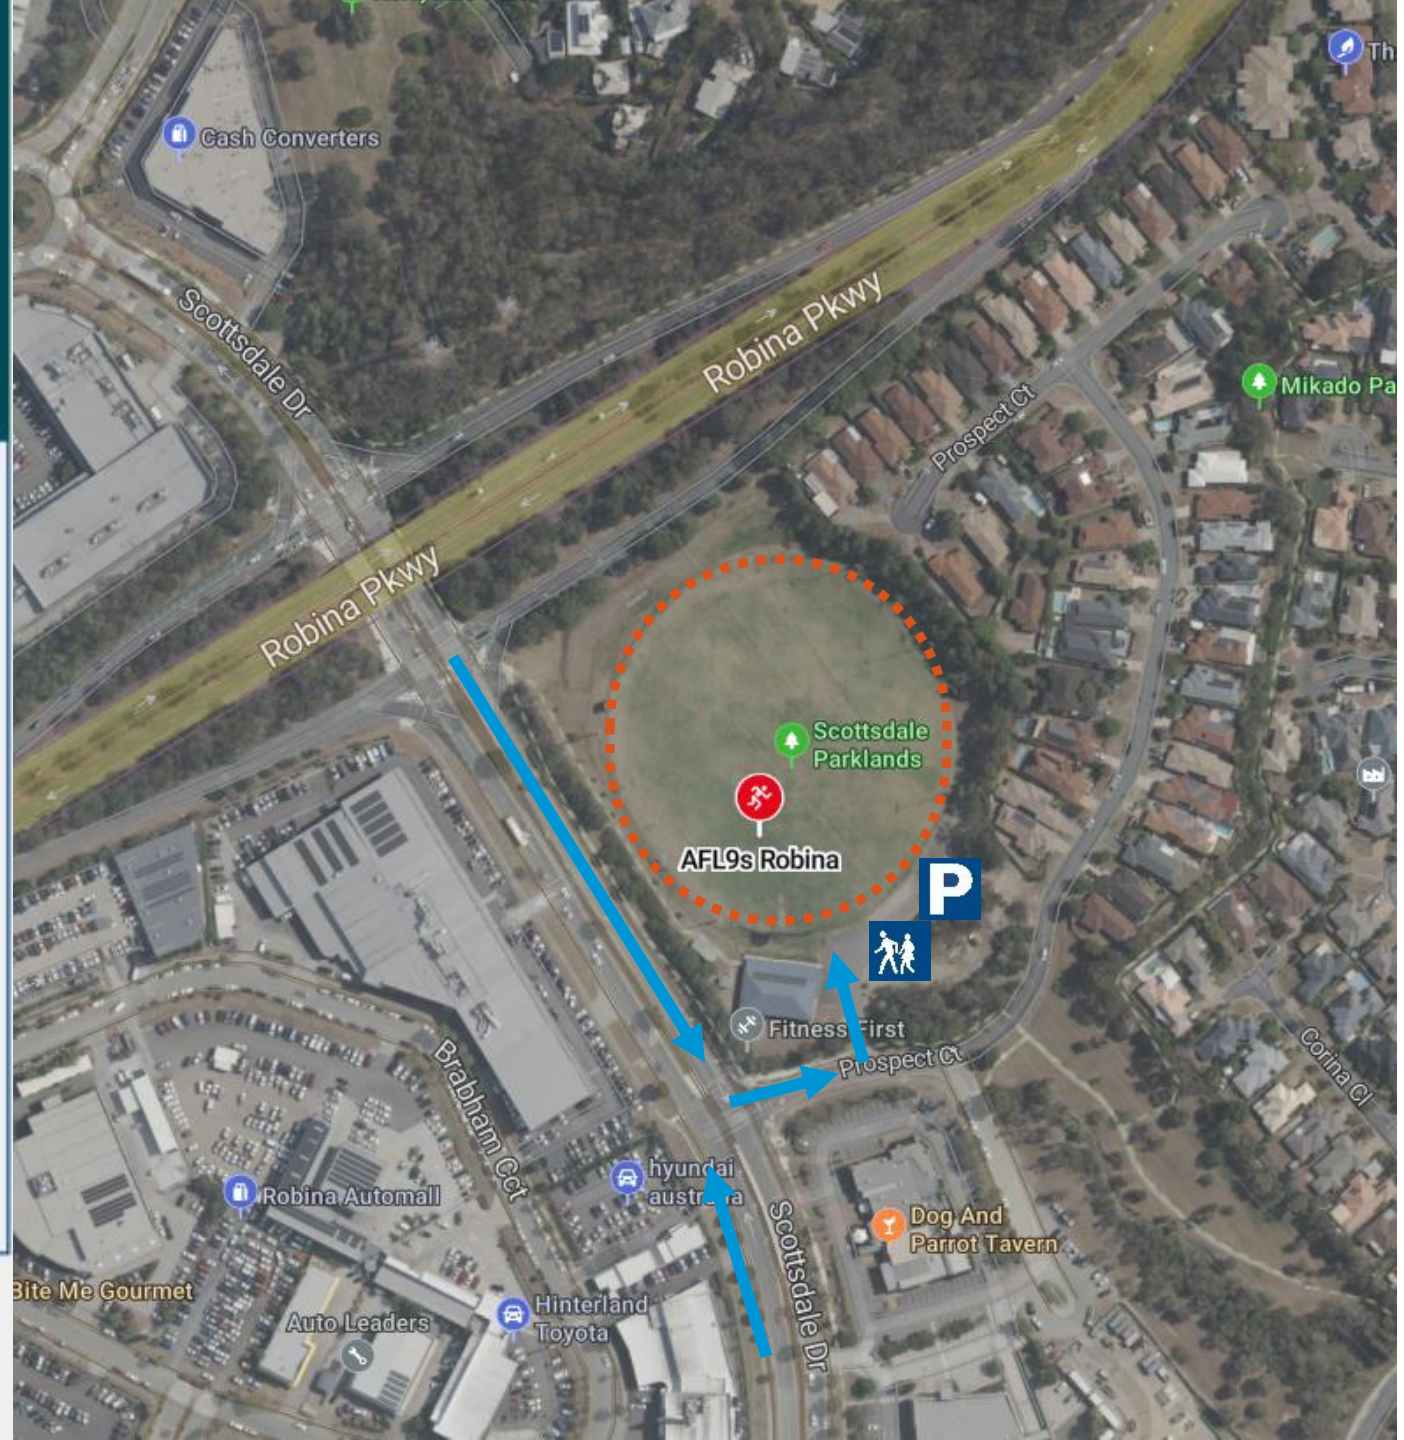

LEGEND

-  Field of play
-  Car Park
-  Pick up/drop off
-  Bus Stop
-  Entrance to the venue

Address:

Bond University AFL
14 University Drive
Robina
Queensland 4226

Google Maps Link:

<https://maps.app.goo.gl/gUT7s4XWMLrS7QU5s>

Broadbeach

Australian Football

Broadbeach Access Map

LEGEND

-  Field of play
-  Car Park
-  Drop off/Pick up zone
-  Bus Stop
-  Entrance to the Venue

Address:
23 Dunlop Ct
Mermaid Waters
Queensland 4218

Google Maps Link:
<https://maps.app.goo.gl/m4HvbqvJkt8pvRMu6>

Robina

Australian Football

Robina Access Map

LEGEND

-  Field of play
-  Car Park
-  Drop off/Pick up zone
-  Bus Stop
-  Entrance to the Venue

Address:

Corner of Scottsdale Drive &
Prospect Court
Gold Coast QLD 4226

Google Maps Link:

<https://maps.app.goo.gl/QJS5QwW3KurBBunw5>

Robina Site Map

LEGEND

-  Field of play
-  Tournament control area
-  Accreditation checks
-  Access to the Venue
-  Sports Medicine Australia
-  Warm up Area
-  Drinking Water
-  Canteen/Clubhouse
-  Toilets