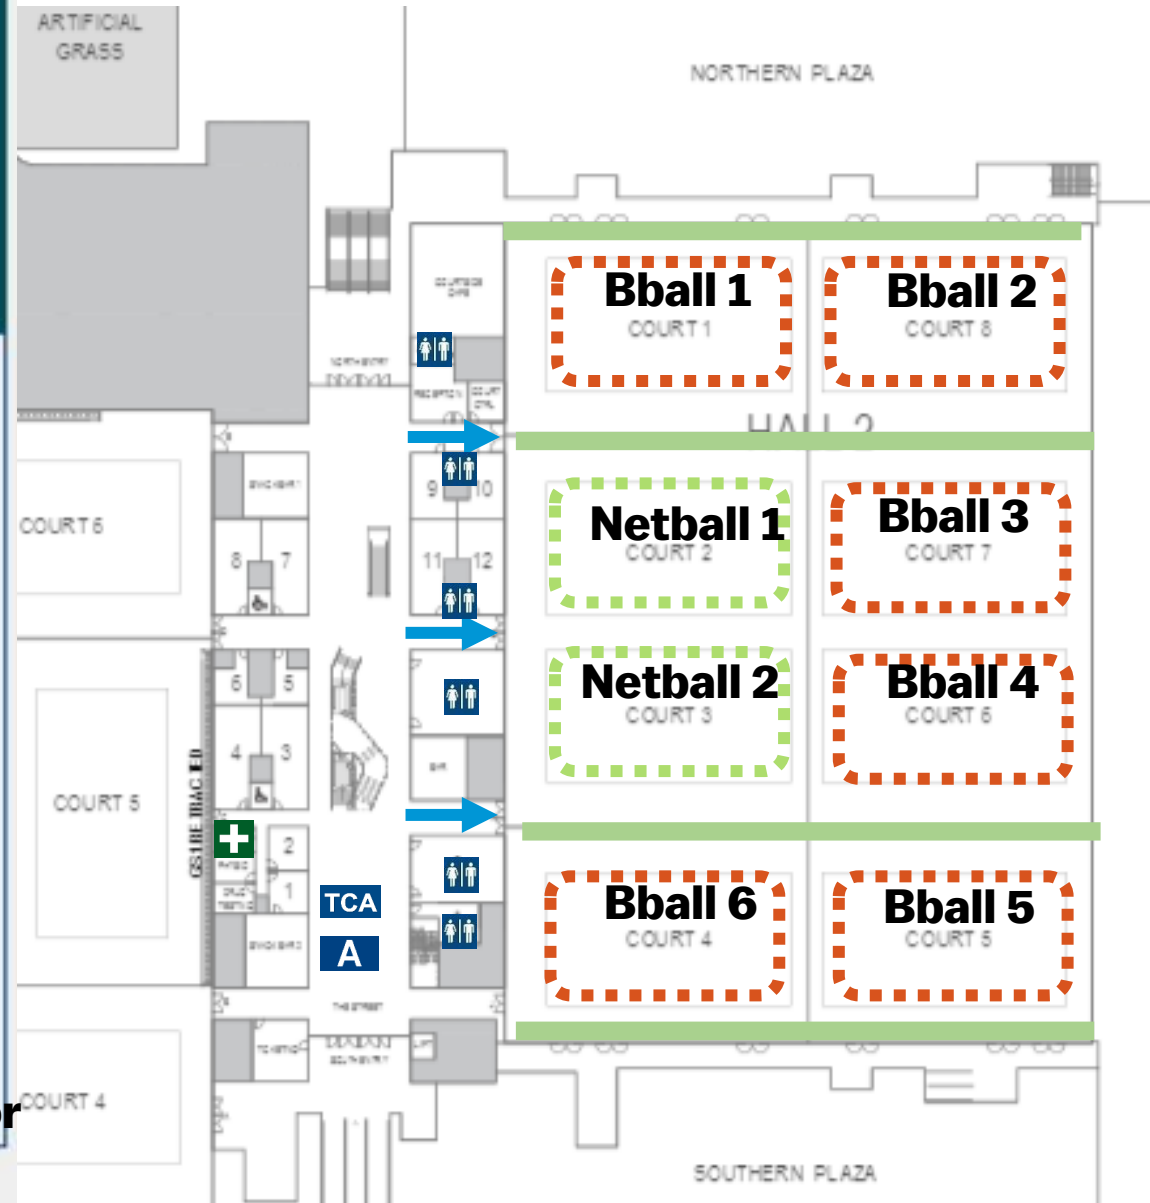

Google Maps Link:

<https://maps.app.goo.gl/aA2K1jfVKkeqEePf7>

GC Sport and Leisure Centre Site Map (B-ball and Netball)

LEGEND

- Field of play (Basketball)
- Field of play (Netball)
- Tournament control area
- Accreditation checks
- Access to the Venue
- Sports Medicine Australia
- Warm up Area
- Drinking Water
- Canteen/Clubhouse
- Toilets
- Spectators (mezzanine)

Ground Floor

GC Sport and Leisure Centre Site Map (B-ball and Netball)

LEGEND

- Field of play (Basketball)
- Field of play (Netball)
- Tournament control area
- Accreditation checks
- Access to the Venue
- Sports Medicine Australia
- Warm up Area
- Drinking Water
- Canteen/Clubhouse
- Toilets
- Spectators (mezzanine)