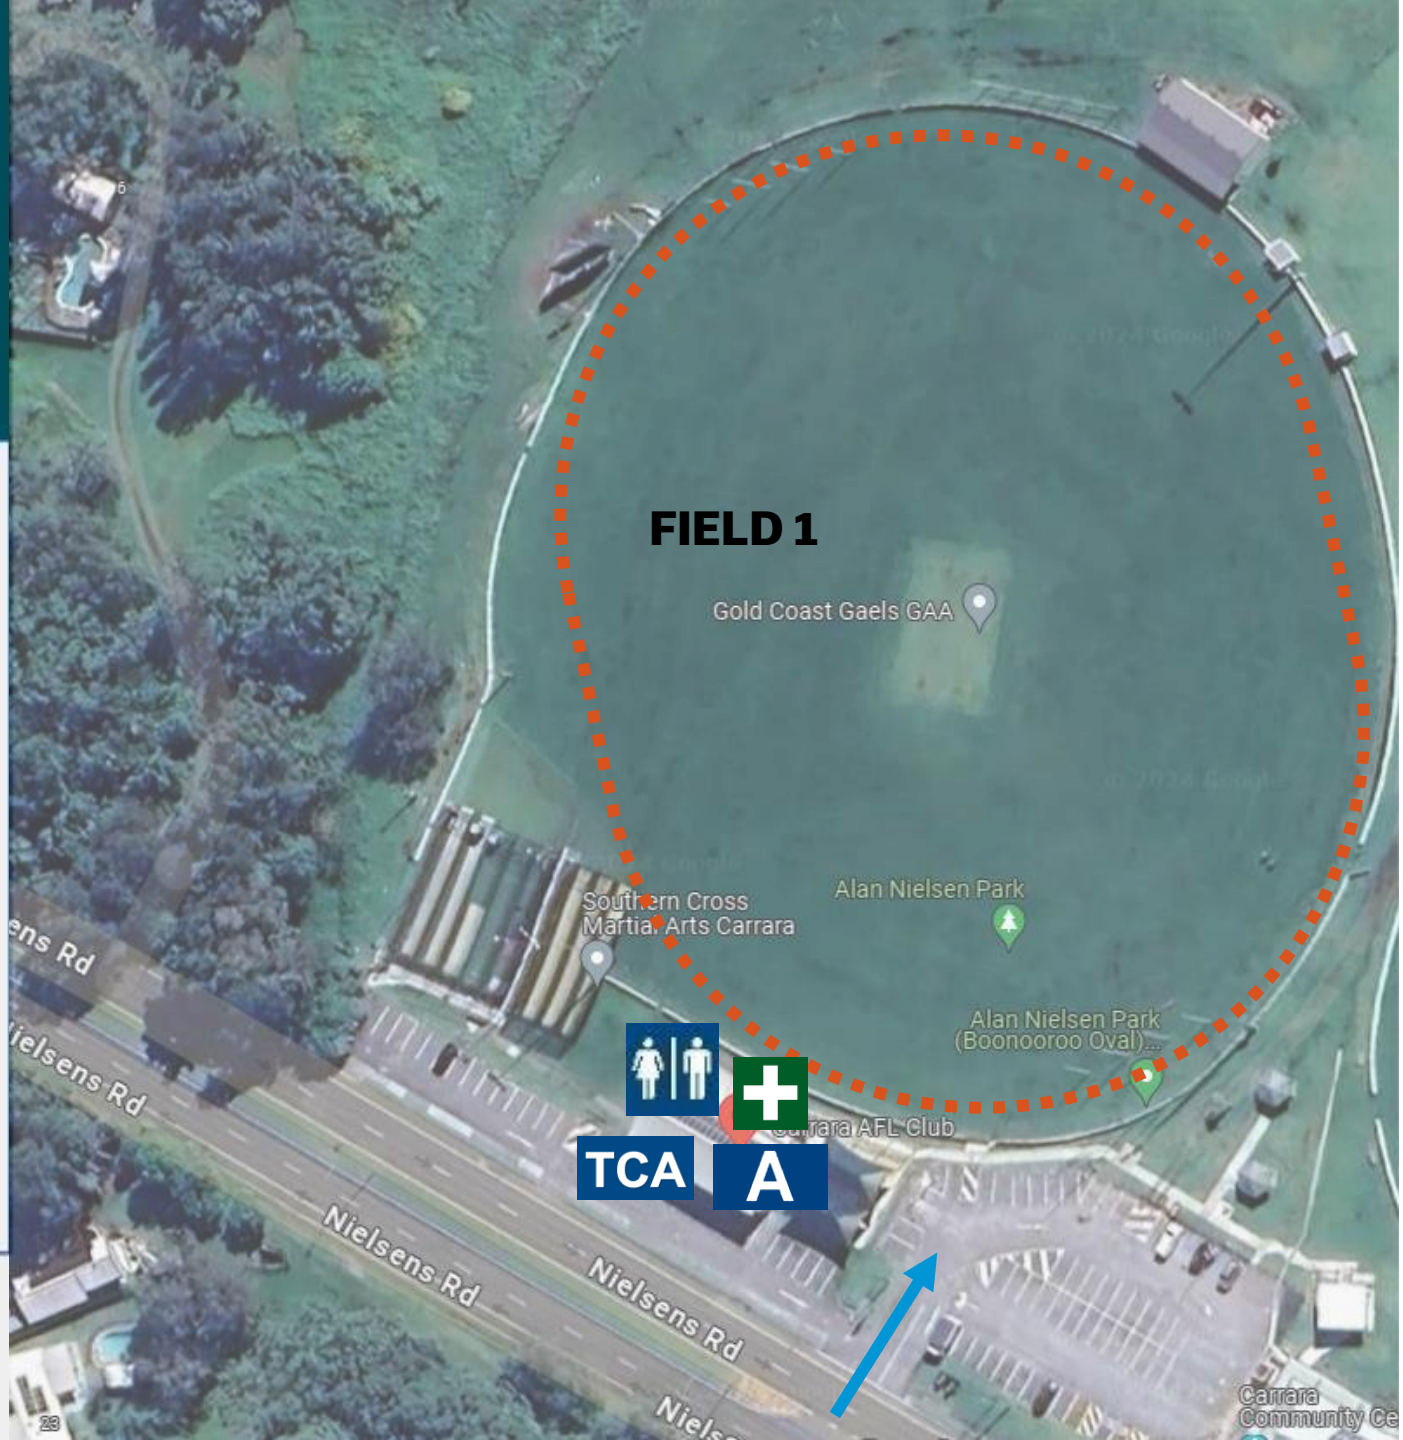

Google Maps Link:

<https://maps.app.goo.gl/GVLPLcgdQbMB7EjN6>

Carrara AFL Club Site Map

LEGEND

-  Field of play
-  Tournament control area
-  Accreditation checks
-  Access to the Venue
-  Sports Medicine Australia
-  Warm up Area
-  Drinking Water
-  Canteen/Clubhouse
-  Toilets