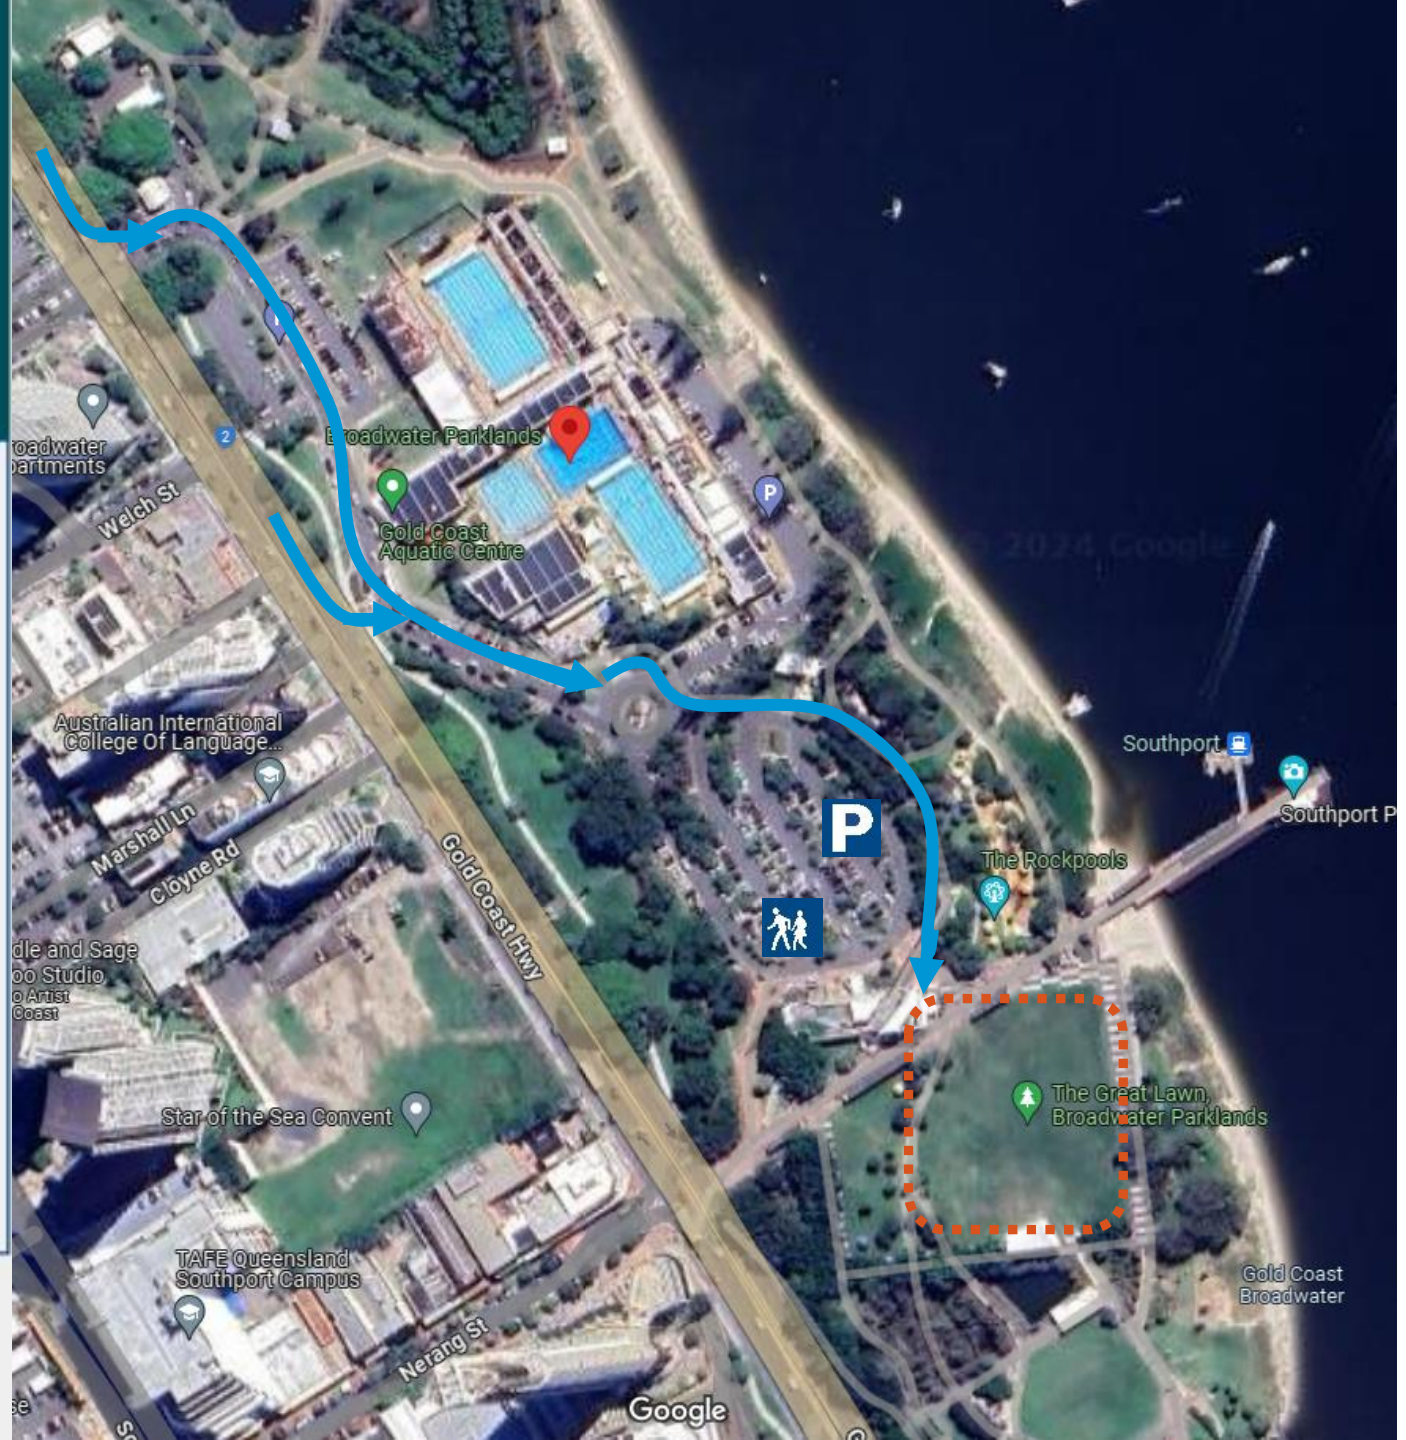

Broadwater Parklands Access Map

LEGEND

- Field of play
- Car Park
- Drop off/Pick up zone
- Bus Stop
- Entrance to the Venue

Address:

Broadwater Parklands
Marine Parade
Southport QLD 4215

Google Maps Link:

<https://maps.app.goo.gl/uxXTLwRrJ1T5PsyFA>