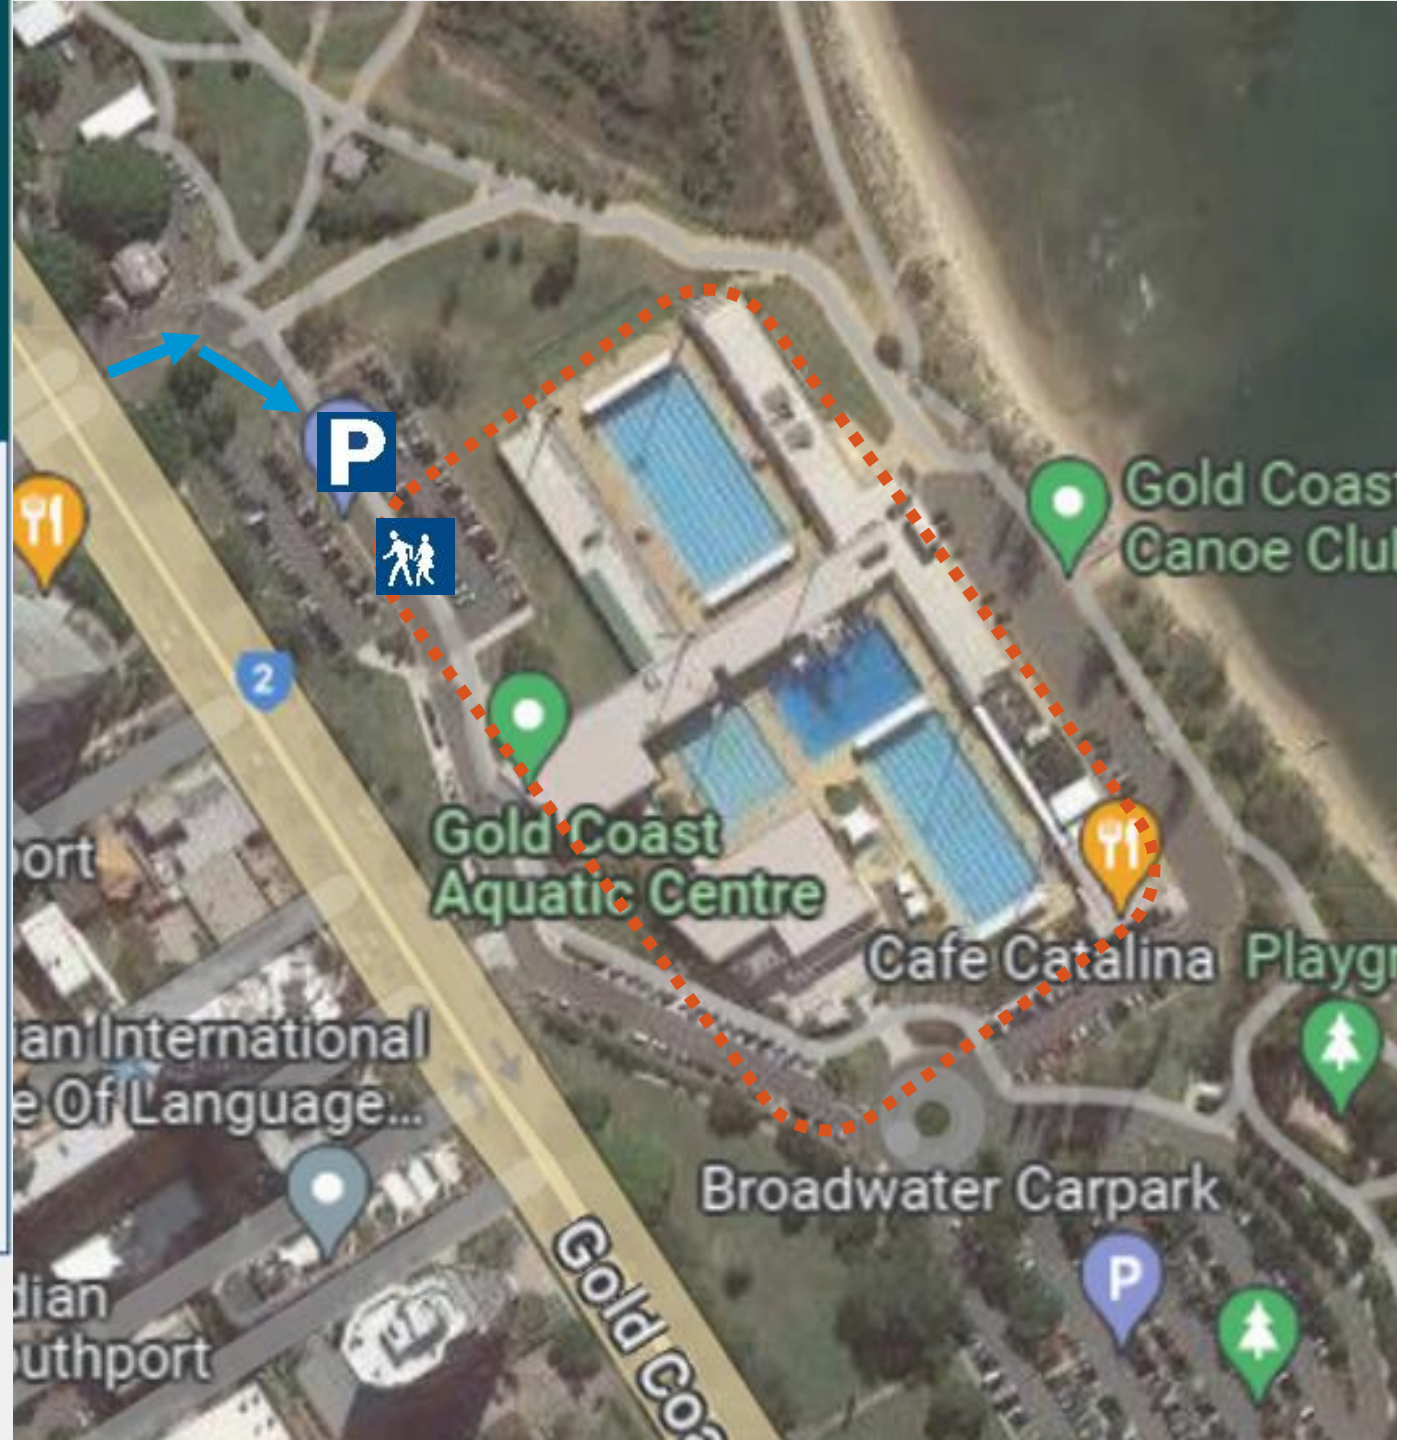

GC 2024

MEAKIN PARK SITE MAP

LEGEND

CANTEEN

FIRST AID

FIELD OF PLAY

TOILETS

TOURNAMENT CONTROL

Gold Coast Aquatic Centre

Swimming

Crown Plaza Access Map

LEGEND

-  Field of play
-  Car Park
-  Drop off/Pick up zone
-  Bus Stop
-  Entrance to the Venue

Address:

Gold Coast Aquatic Centre
Marine Parade
Southport
QLD 4215

Google Maps Link:

<https://goo.gl/maps/bDZSMqB6egLT1EVf6>

Gold Coast Aquatic Centre Site Map

LEGEND

-  Field of play and warm up
-  Tournament control meeting room
-  Accreditation check marquee with trestle table and chairs
-  Access to the Venue
-  Coaches box
-  Marshalling
-  Spectator Stands
-  Competitor Stands
-  Competitors Stands (Portable)
-  Sports Medicine Australia
-  Toilets/Changerooms
-  Kiosk